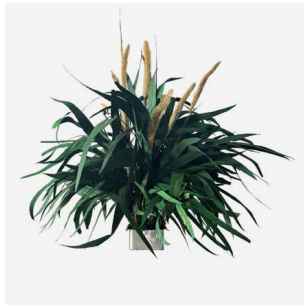

Natural Infill Material Selection

Upright Plant Species — 11 Options

4 units per 12" × 12" panel.

Silver Dollar Eucalyptus

Willow Eucalyptus

Parvifolia Eucalyptus

Japanese Andromeda

Podocarpus Bush

Osmanthus

Citrus Leaf

Grevillea Foliage

Gardenia Leaf

Peppergrass

Leatherleaf Fern

* Canopy Height (8" ±1") + Canopy Width (10" ±1")

Upright Plant Species — Large Module — 10 Options

1 unit per 12" × 12" panel.

Silver Dollar Eucalyptus

Willow Eucalyptus

Parvifolia Eucalyptus

Ruscus Greenery

Foxtail Grass &
Willow-leaf Eucalyptus

Osmanthus

Podocarpus Bush

Grevillea Foliage

Peppergrass

Leatherleaf Fern

* Canopy Height (14" ±2") + Canopy Width (14" ±2")

Textured Natural Material (Cork) — 3 Options

Natural cork bark

Embossed checkerboard cork

Linear-Grained cork sheet