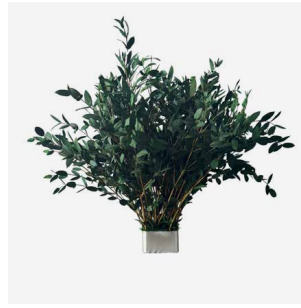

Natural Infill Material Selection

Upright Plant Species — 11 Options

4 units per 12" × 12" panel.

Silver Dollar Eucalyptus

Willow Eucalyptus

Parvifolia Eucalyptus

Japanese Andromeda

Podocarpus Bush

Osmanthus

Citrus Leaf

Grevillea Foliage

Gardenia Leaf

Peppergrass

Leatherleaf Fern

* Canopy Height (8" ±1") + Canopy Width (10" ±1")

Upright Plant Species — Large Module — 10 Options

1 unit per 12" × 12" panel.

Silver Dollar Eucalyptus

Willow Eucalyptus

Parvifolia Eucalyptus

Ruscus Greenery

Foxtail Grass &
Willow-leaf Eucalyptus

Osmanthus

Podocarpus Bush

Grevillea Foliage

Peppergrass

Leatherleaf Fern

* Canopy Height (14" ±2") + Canopy Width (14" ±2")

Textured Natural Material (Cork) — 3 Options

Natural cork bark

Embossed checkerboard cork

Linear-Grained cork sheet