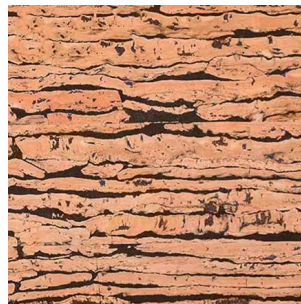

Natural Infill Material Selection

Upright Plant Species — 11 Options

4 units per 12" × 12" panel.

Silver Dollar Eucalyptus

Willow Eucalyptus

Parvifolia Eucalyptus

Japanese Andromeda

Podocarpus Bush

1 unit per 12" × 12" panel.

Silver Dollar Eucalyptus

Willow Eucalyptus

Parvifolia Eucalyptus

Ruscus Greenery

Foxtail Grass &
Willow-leaf Eucalyptus

Osmanthus

Podocarpus Bush

Grevillea Foliage

Peppergrass

Leatherleaf Fern

* Canopy Height (14" ±2") + Canopy Width (14" ±2")

Textured Natural Material (Cork) — 3 Options

Natural cork bark

Embossed checkerboard cork

Linear-Grained cork sheet