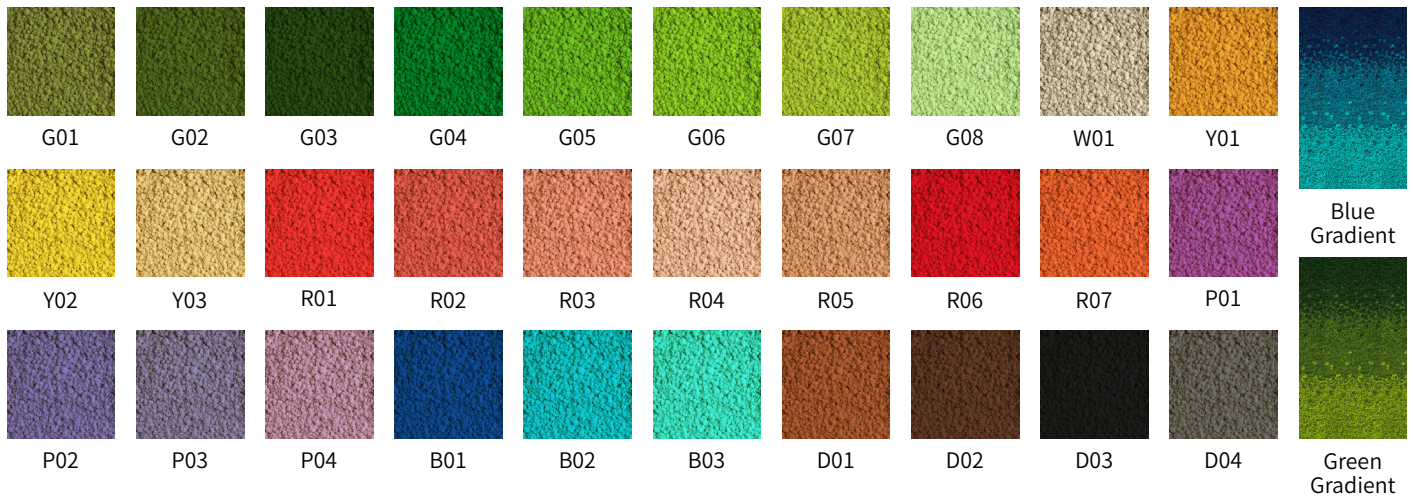

Reindeer Moss(Lichen)

Origin

Handpicked in Asia

Thickness

2" - 2 1/2" TYP.

Health

Non-toxic ; Non-allergen

Care and Durability

No Sunlight, No Water Needed, 100%
Maintenance Free; Avoid direct sunlight;
Keeps its form, color & texture for 8 to 10
years

Character

Vibrant Colors: 30+ color options

Colors

Sound Absorption

NRC rating: 60%

SAA rating: 62%

Sound Absorption Coefficients