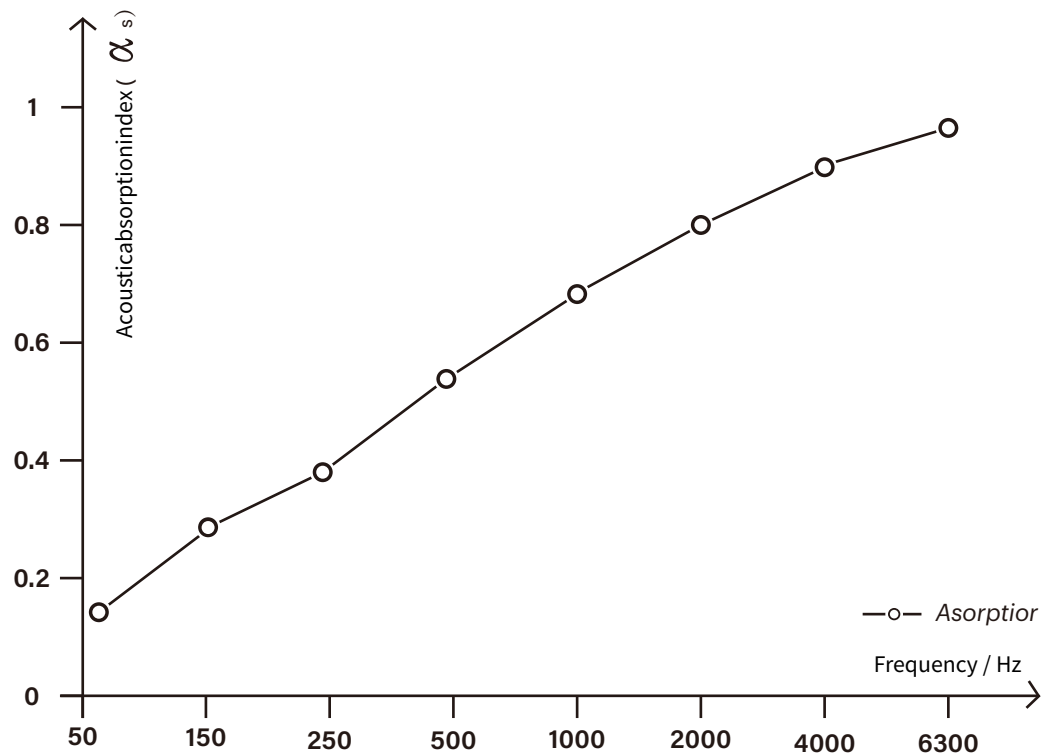

Colors

Sound Absorption

NRC rating: 60%

SAA rating: 62%

Sound Absorption Coefficients

Sheet Moss

Origin

Handpicked in North America