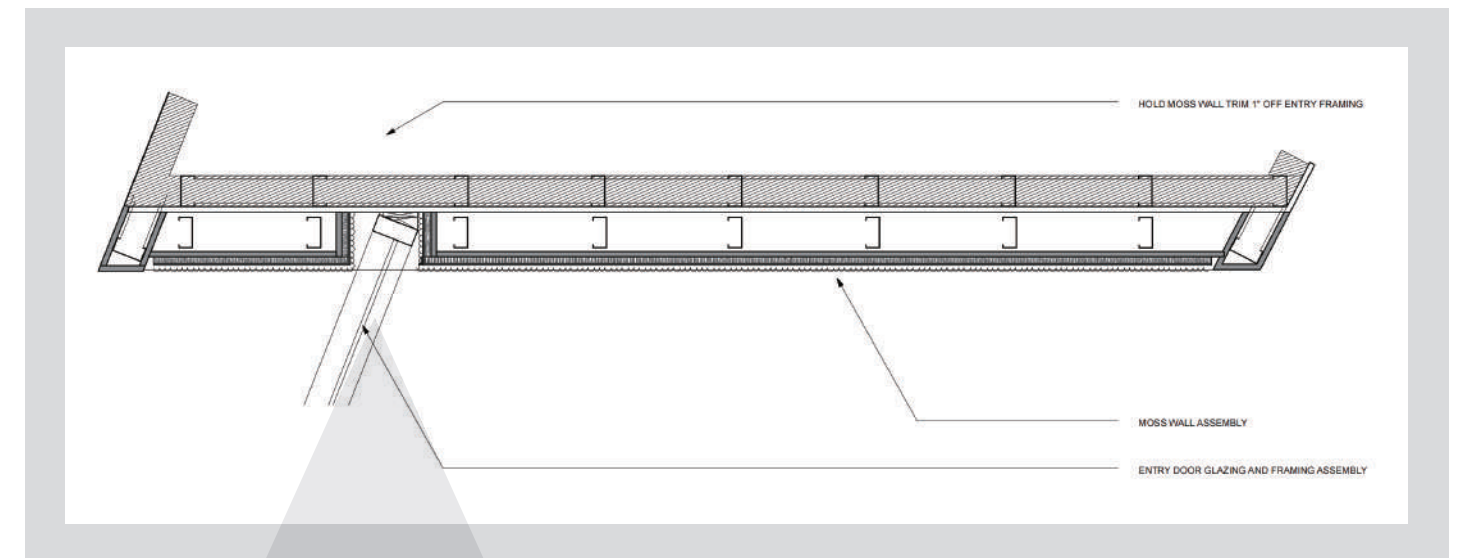

## Adaptive Integration

Our specialized Adaptive Moss Integration technique ensures flawless installation across unconventional shapes and challenging spaces, be it on walls or ceilings. Whether navigating intricate angles or tight 90-degree bends, we ensure a dense, cohesive moss coverage, concealing any underlying panels and offering a seamless, natural aesthetic. Our expertise guarantees that no space is too complex for our moss art integration.