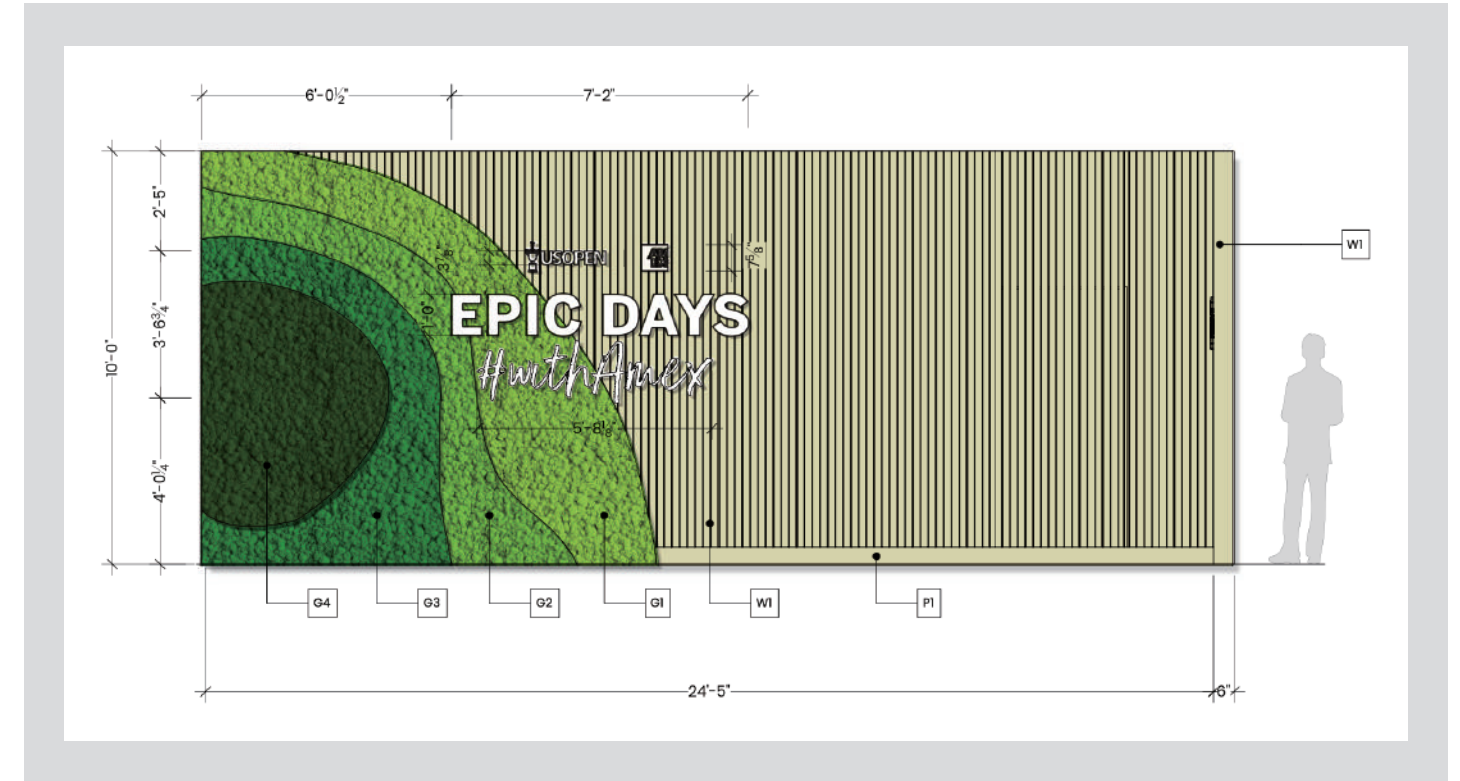

USOPEN

Event

Make a bold statement with vibrantly colored Reindeer Moss Walls! Our preserved moss art can be formed into any organic shape and shade. These textured 3D walls create peaceful, biophilic spaces.