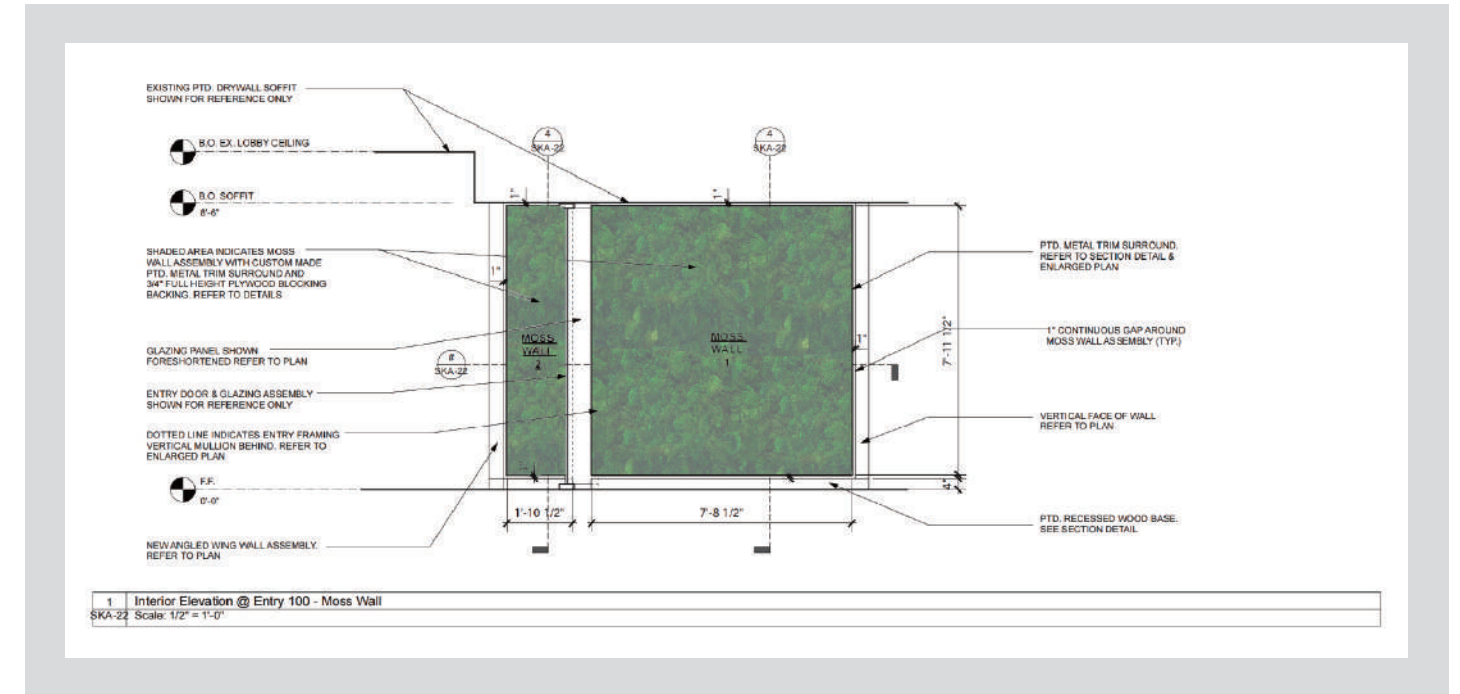

## Adaptive Integration

Our specialized Adaptive Moss Integration technique ensures flawless installation across unconventional shapes and challenging spaces, be it on walls or ceilings. Whether navigating intricate angles or tight 90-degree bends, we ensure a dense, cohesive moss coverage, concealing any underlying panels and offering a seamless, natural aesthetic. Our expertise guarantees that no space is too complex for our moss art integration.