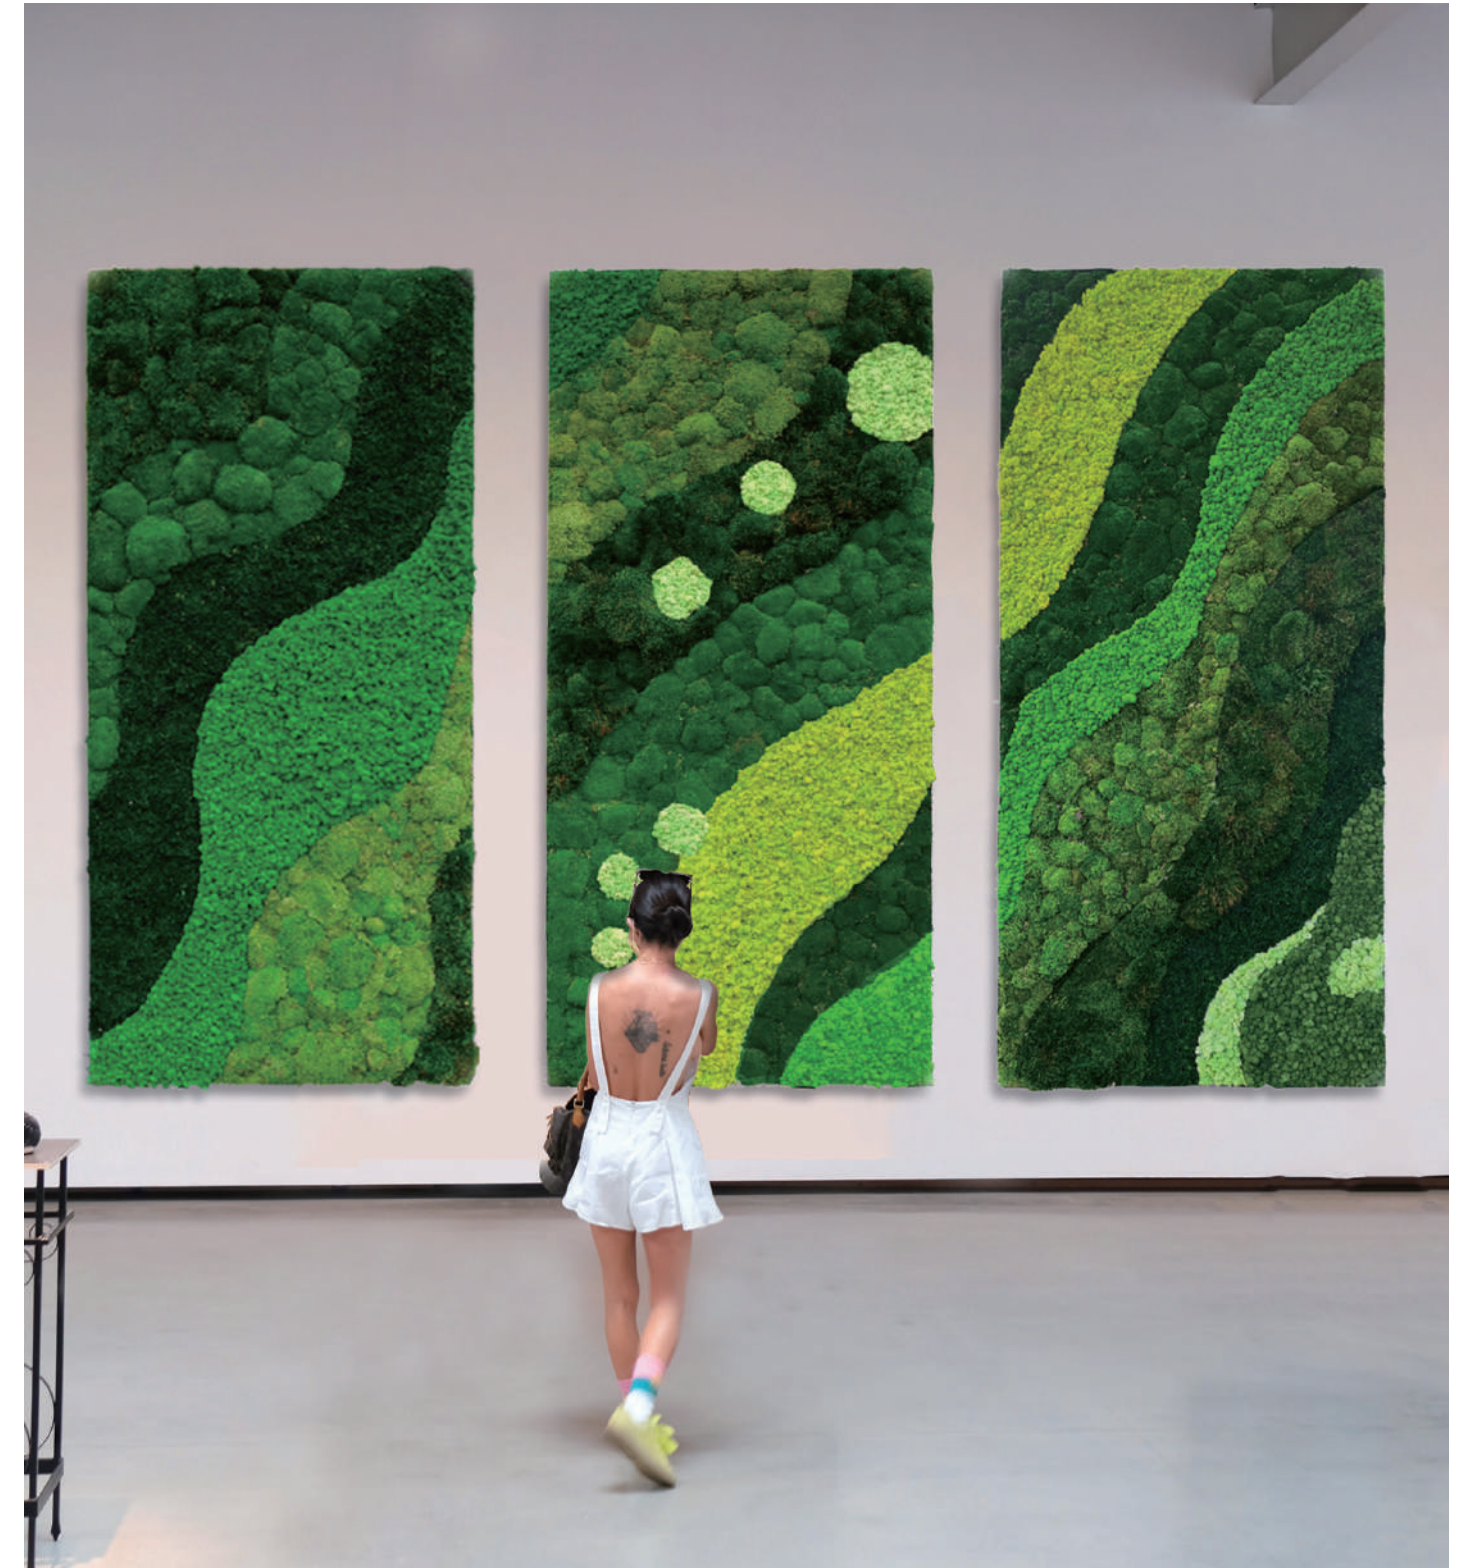

## • Organic Style

Quiet ambiance and harmonious color schemes.

## • EcoCanvas Style

Striking aesthetic, showcases the diversity of colors and textures found in moss.

## Moss Mosaic

Moss Mosaic, exclusively introduced by Wildleaf, is an innovative and versatile wall design solution that stands out for its creativity and flexibility. Crafted from eco-friendly Reindeer Moss, this product offers a choice of 30 vibrant colors, enabling designers to create unique and intricate patterns reminiscent of a mosaic.