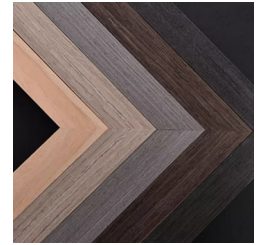

## 1" Face Width Wood Frame Colors

Nature

Walnut

Black

Customized colors

## 3/4" Face Width Wood Frame Colors

Oak

Walnut

White

Black