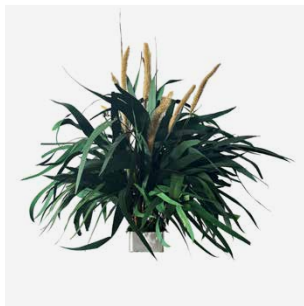

Citrus Leaf

Grevillea Foliage

Gardenia Leaf

Peppergrass

Leatherleaf Fern

\* Canopy Height (8" ±1") + Canopy Width (10" ±1")

# Upright Plant Species — Large Module — 10 Options

1 unit per 12"×12" panel.

Silver Dollar Eucalyptus

Willow Eucalyptus

Parvifolia Eucalyptus

Ruscus Greenery

Foxtail Grass &  
Willow-leaf Eucalyptus

Osmanthus